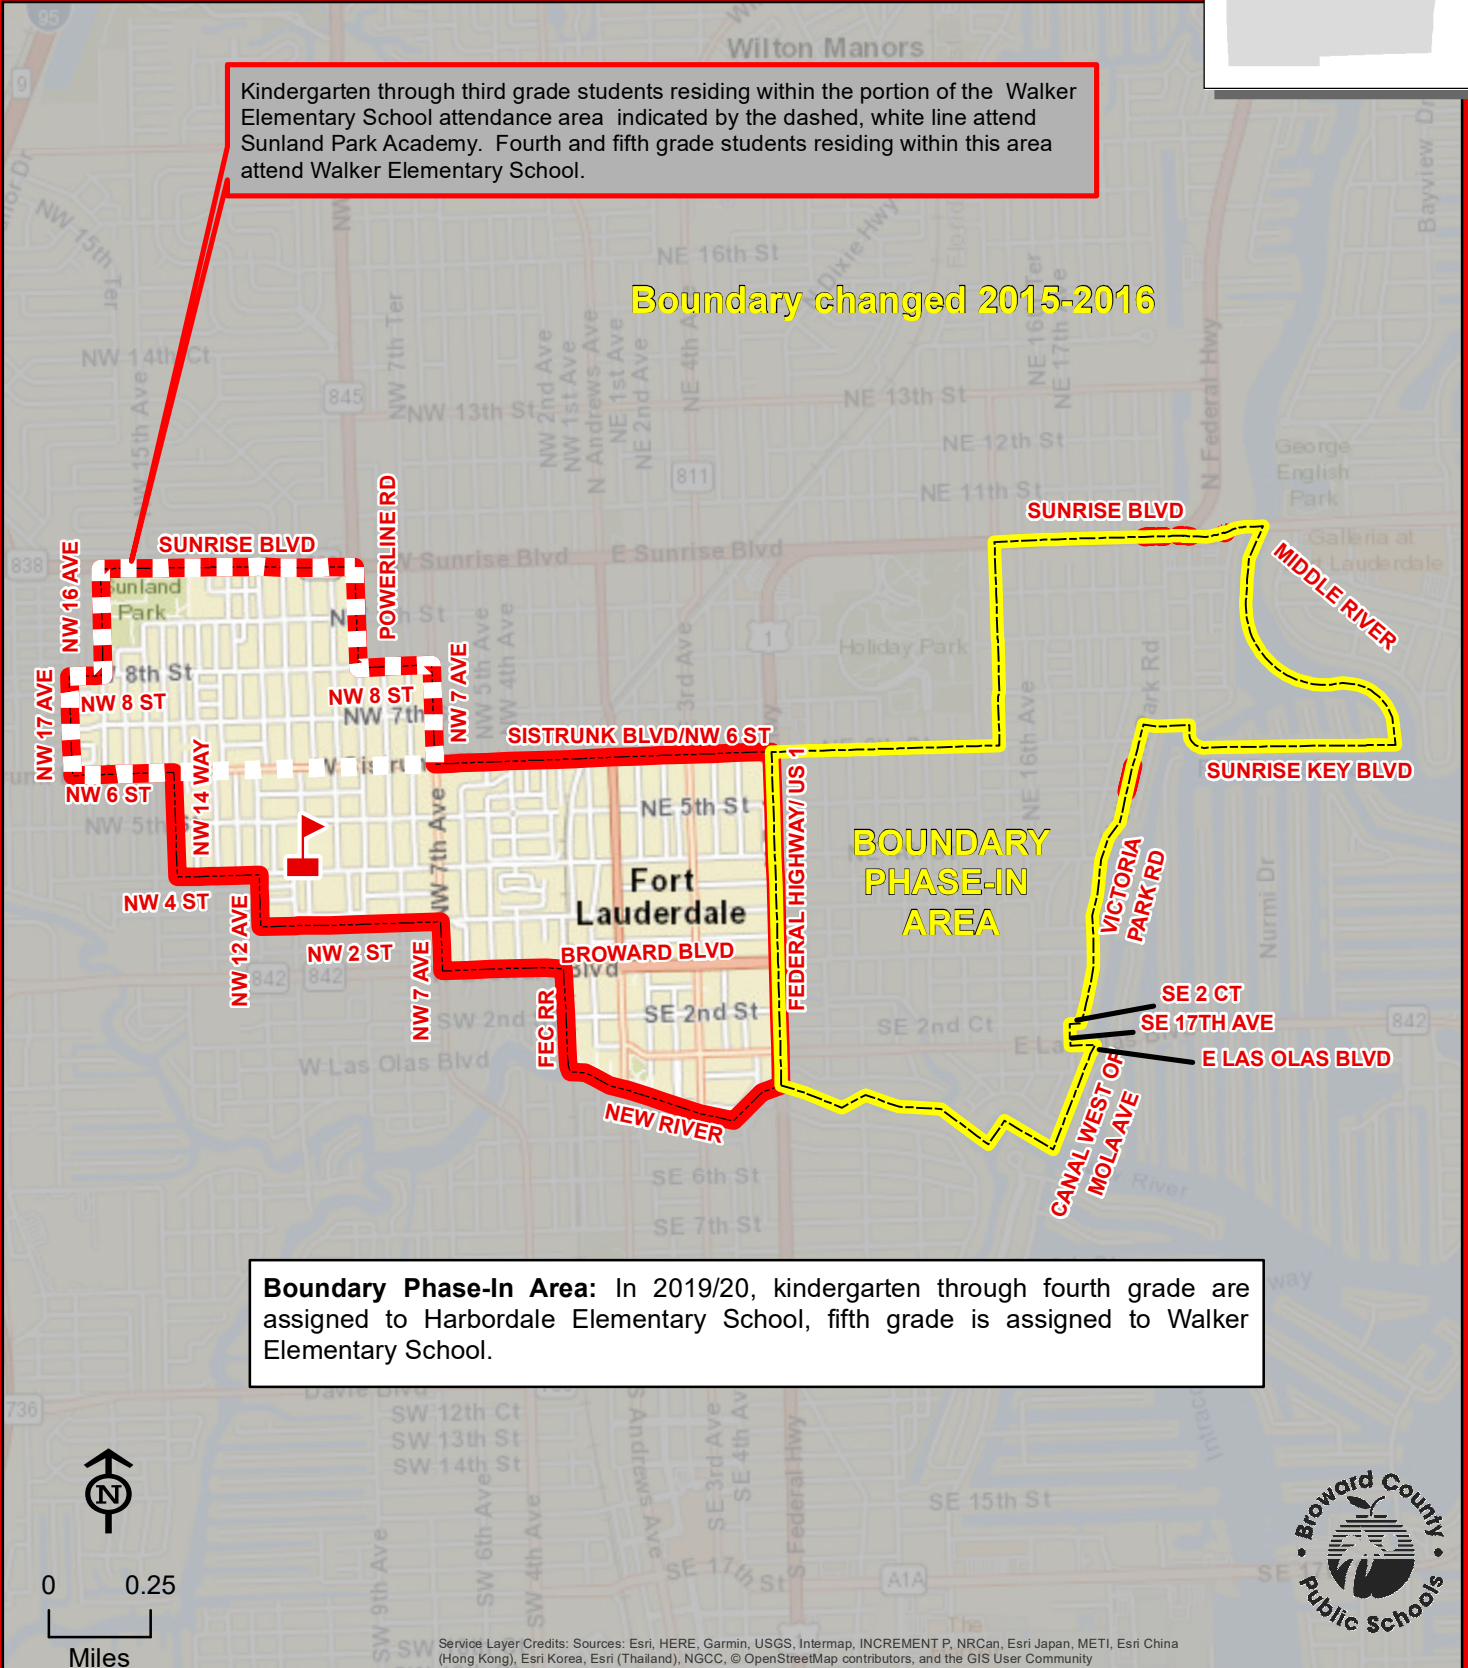

WALKER ELEMENTARY SCHOOL

1001 NW 4 STREET
 FORT LAUDERDALE, FLORIDA 33311
 754-322-8800

Boundary Phase-In Area
 Magnet School

Kindergarten through third grade students residing within the portion of the Walker Elementary School attendance area indicated by the dashed, white line attend Sunland Park Academy. Fourth and fifth grade students residing within this area attend Walker Elementary School.

Boundary changed 2015-2016

Boundary Phase-In Area: In 2019/20, kindergarten through fourth grade are assigned to Harbordale Elementary School, fifth grade is assigned to Walker Elementary School.

Service Layer Credits: Sources: Esri, HERE, Garmin, USGS, Intermap, INCREMENT P, NRCan, Esri Japan, METI, Esri China (Hong Kong), Esri Korea, Esri (Thailand), NGCC, © OpenStreetMap contributors, and the GIS User Community

WALKER

THIS MAP IS FOR CONCEPTUAL PURPOSES ONLY AND SHOULD NOT BE USED FOR LEGAL BOUNDARY DETERMINATIONS